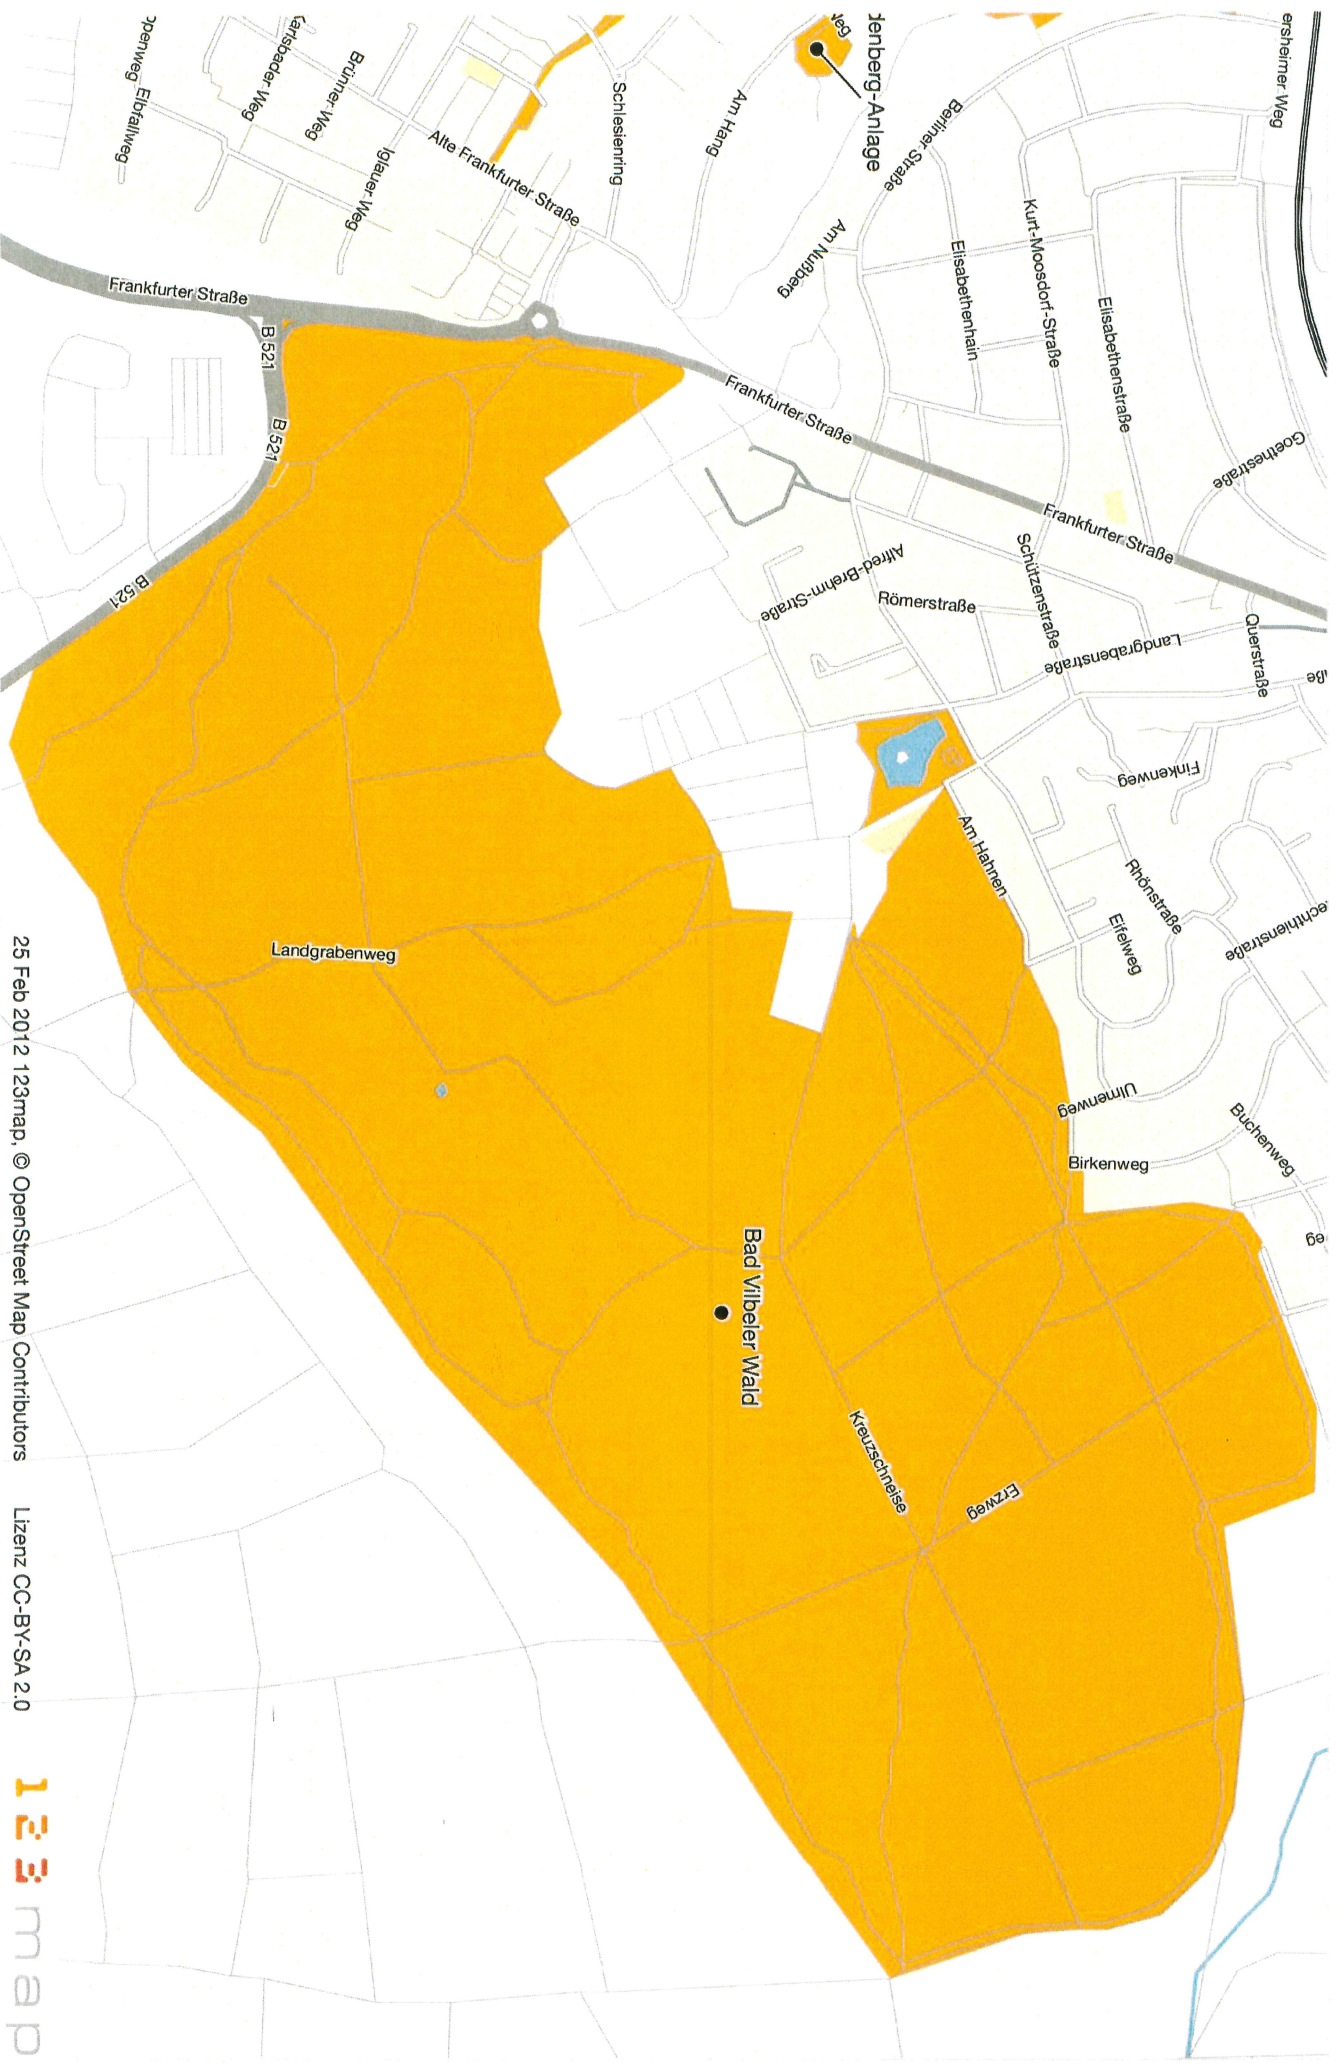

25 Feb 2012 12:3map: ©OpenStreet Map Contributor
Glanz CC-BY-SA 2.0

1:23 map
= Anfangslicht

25. Feb 2012 12:3map, © OpenStreet Map Contributors Lizenz CC-BY-SA 2.0

= Anliegpflicht

25 Feb 2012 12:3map, © OpenStreet Map Contributors, www.openstreetmap.org v2.7.0

25 Feb 2012 12:3map, © OpenStreet Map Contributors

Lizenz CC-BY-SA 2.0

123 map

= Anteilpflicht